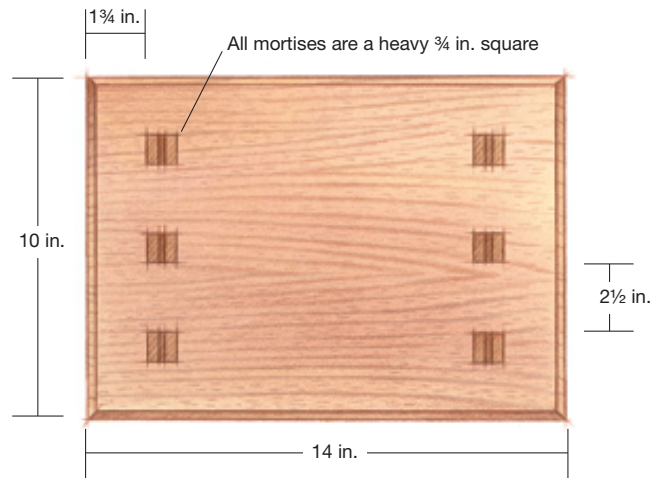

Fine Woodworking

A Sturdy Footstool
by Mario Rodriguez

CUTLIST

Piece	Quantity	Dimensions
Top	1	10 x 14 x 1 in.
Leg	2	10 x 9 x 1 in.
Stretcher	1	12 1/2 x 3 1/2 x 1 in.