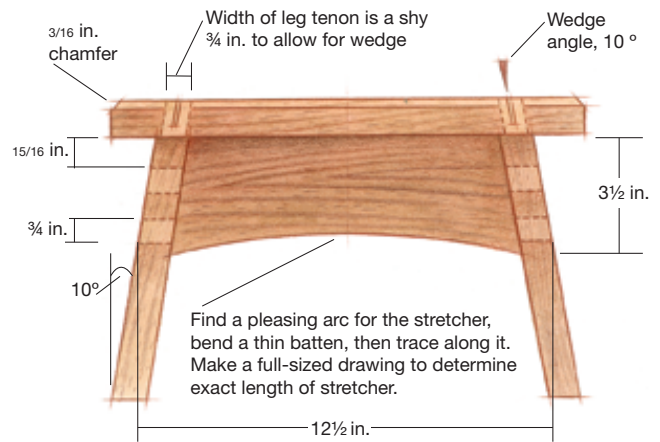

Fine Woodworking

A Sturdy Footstool
by Mario Rodriguez

CUTLIST

Piece	Quantity	Dimensions
Top	1	10 x 14 x 1 in.
Leg	2	10 x 9 x 1 in.
Stretcher	1	12 1/2 x 3 1/2 x 1 in.