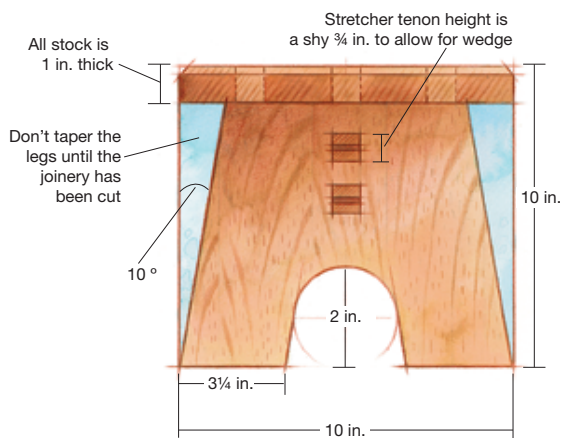

Fine Woodworking

A Sturdy Footstool
by Mario Rodriguez

CUTLIST

Piece	Quantity	Dimensions
Top	1	10 x 14 x 1 in.
Leg	2	10 x 9 x 1 in.
Stretcher	1	12 1/2 x 3 1/2 x 1 in.